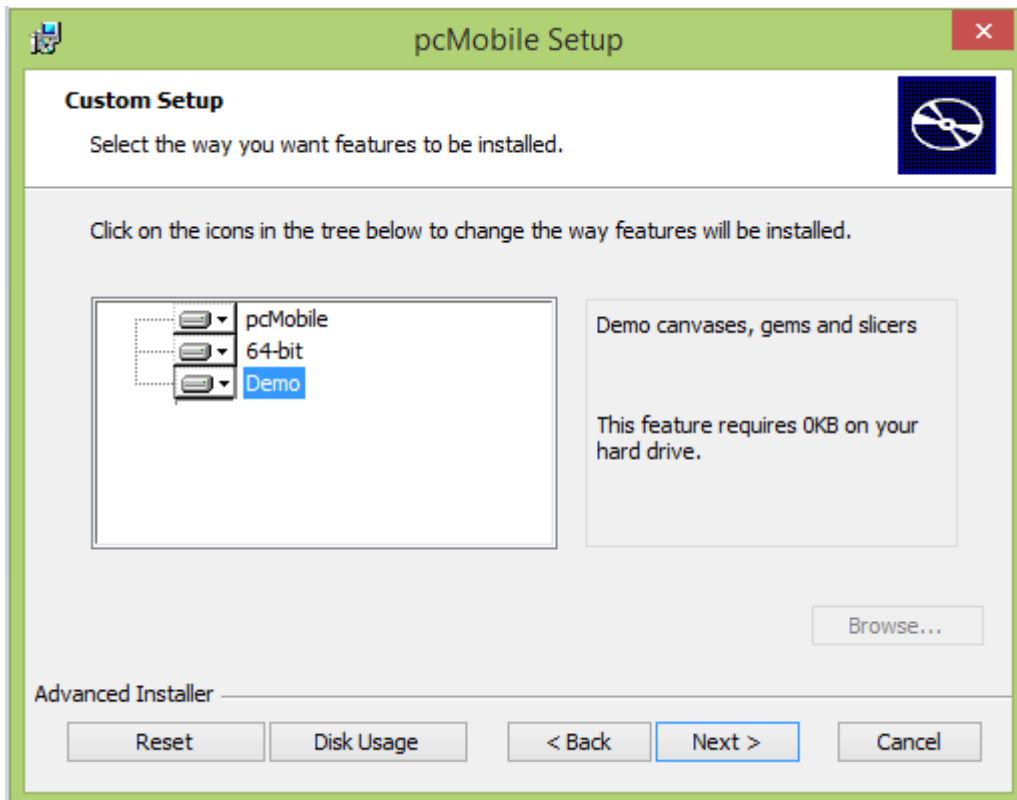

1. **pcMobile: Performance Canvas Mobile** - for other operating systems installation
   - **64-bit: executables and libraries** - for 64-bit operating system installation
   - **Demo** - if you want some demo data for testing purpose later, please install; if you prefer a clean installation, please ignore
   - **We recommend to have all.**
2. Ready to install